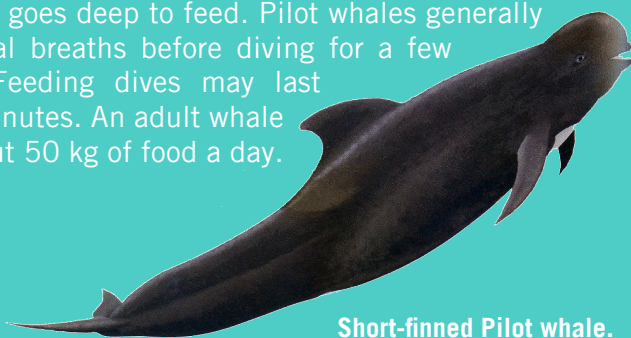

Long-finned Pilot whale

Like the orca, the long-finned pilot whale is really a dolphin. It is jet black or dark grey with grey or white markings on throat and belly and sometimes behind its dorsal fin and eye.

The name Blackfish is also applied to this species and it is sometimes confused with the False Killer Whale.

They are very social, family animals and may travel in groups of up to a hundred. Dominant females often act as a leader. Long-finned Pilot whales often strand themselves on beaches.

Until recently, just one species was thought to occur in New Zealand waters, but a second, the Short-finned Pilot whale was recognized in 1977.

They have strong family bonds, and so when one animal strands, the rest of the pod tends to follow. The whales have also been observed babysitting calves in the pod while the mother goes deep to feed. Pilot whales generally take several breaths before diving for a few minutes. Feeding dives may last over ten minutes. An adult whale needs about 50 kg of food a day.